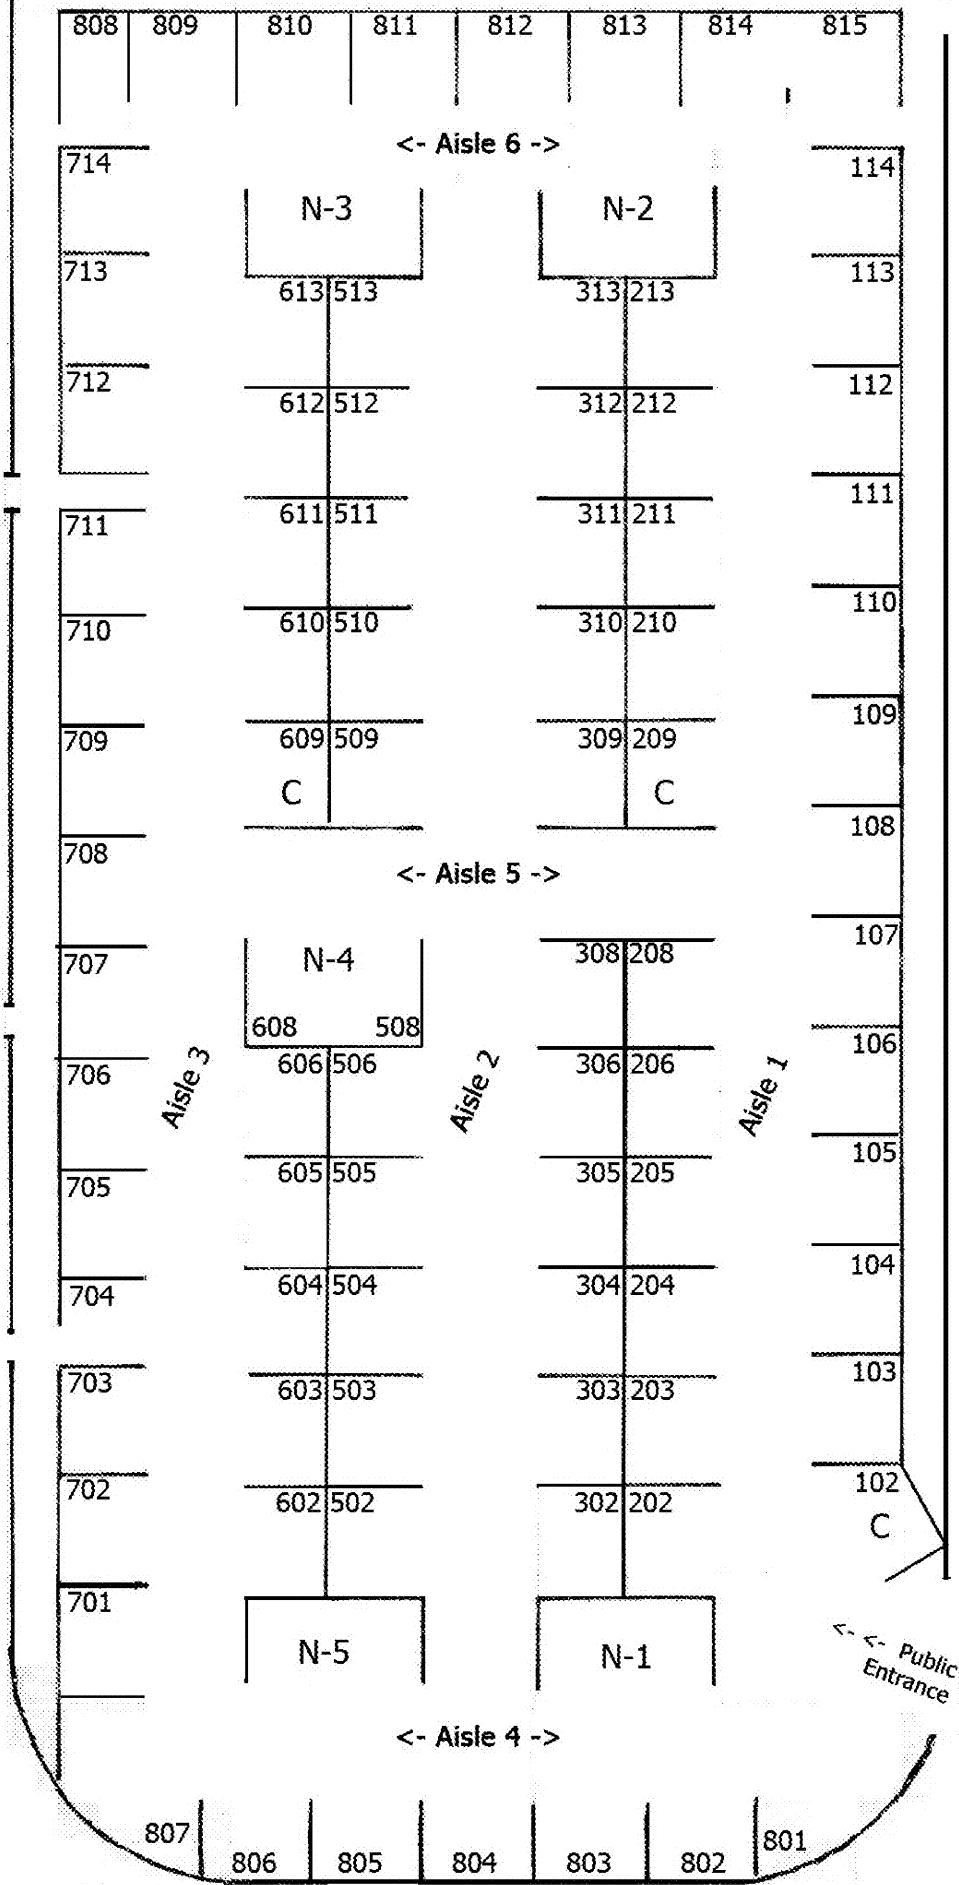

# Dover Home Show 2012

▲ Drive-in delivery door  
↓ door

N1, N2, N3, N4 and N5  
are end booths  
16 ft wide x 8 ft deep

C - corner booths subject  
to \$50 surcharge

Drive in delivery door ↓